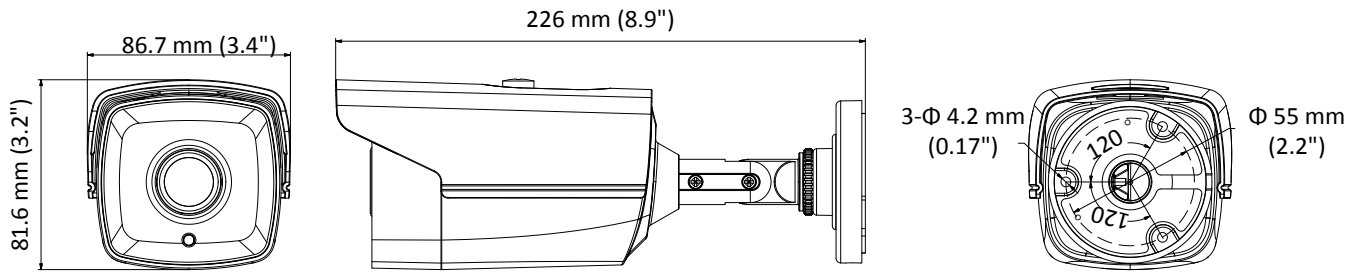

Dimensions